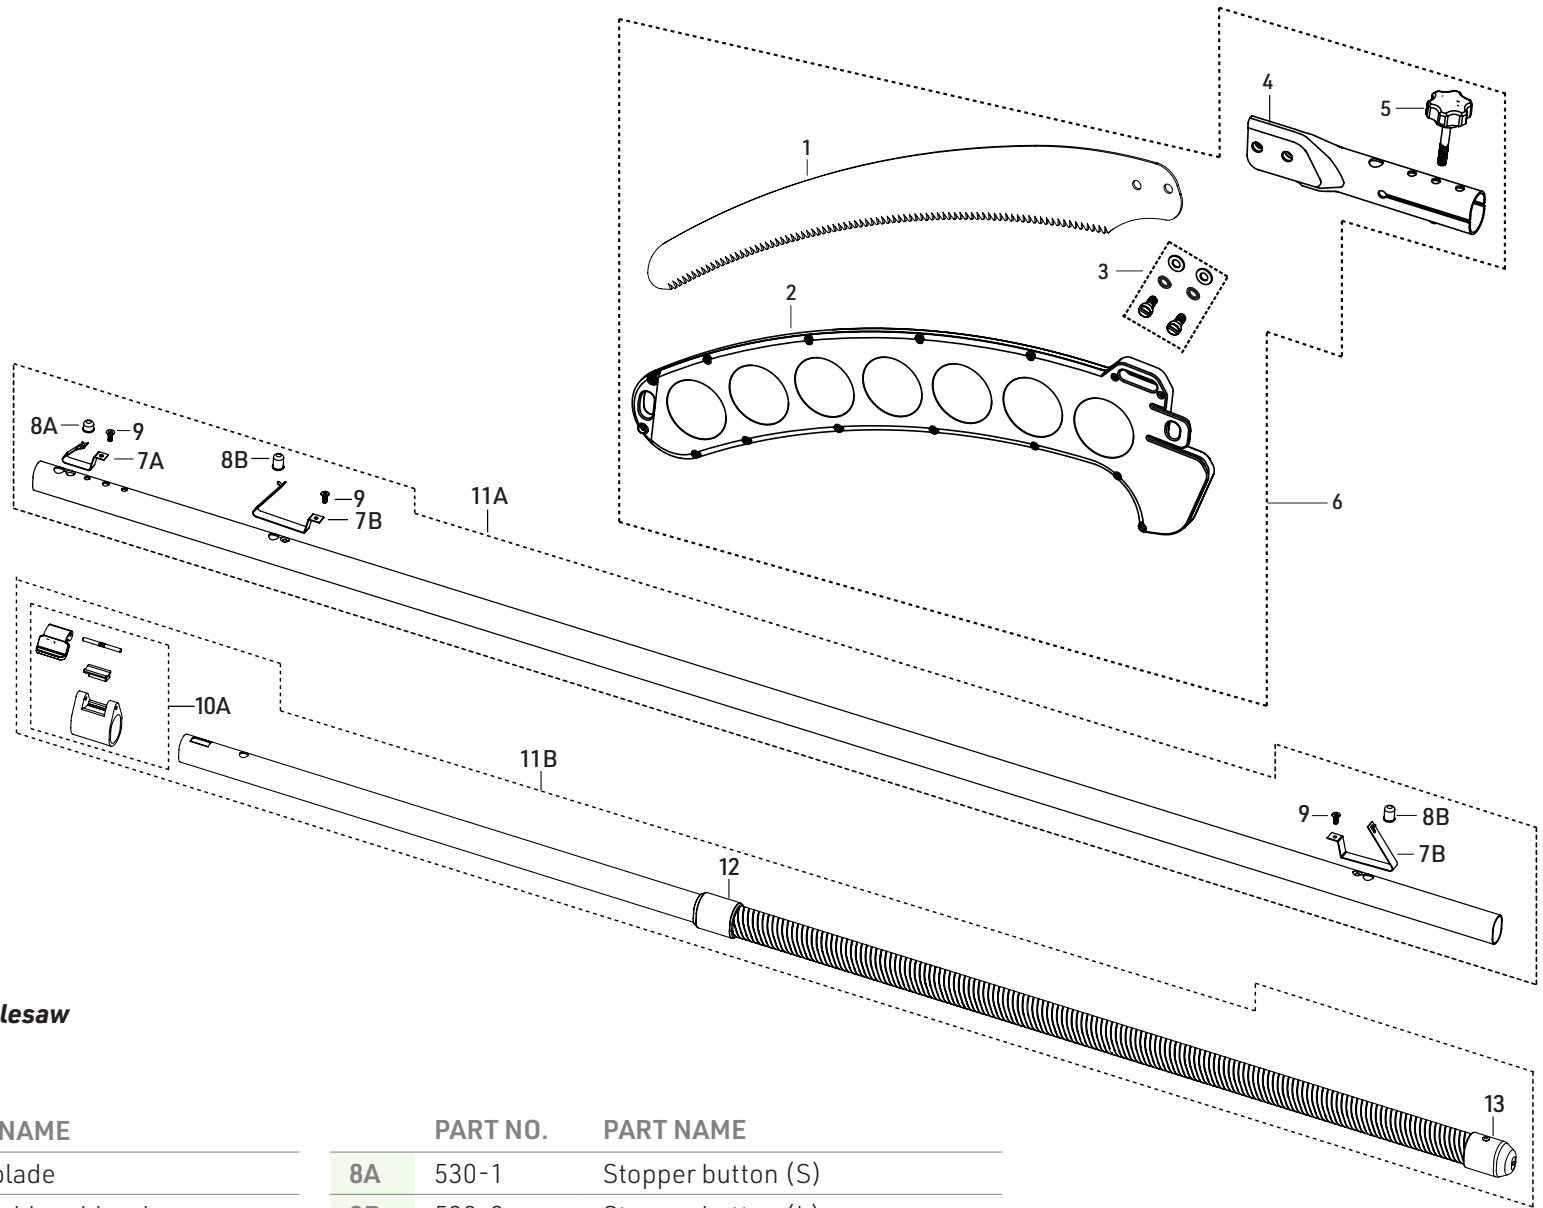

Kiru

Model 2276-39, Aluminum Polesaw
1 Extension, 4 m / 13 ft

PART NO.	PART NAME
1	276-39 Ibuki blade
2	177-42 Hayauchi scabbard
3	177-39-51 Hayauchi blade fixing hardware
4	100-177 Kiru/Sentei blade fixing pipe
5	100-1 Thumb bolt
6	276-02-41 Head assembly
7A	540-1 Stopper button spring (S)
7B	540-2 Stopper button spring (L)

PART NO.	PART NAME
8A	530-1 Stopper button (S)
8B	530-2 Stopper button (L)
9	550-1 Spring fixing screw
10A	500-1-01 Clamp housing set (1)
11A	213-1A Kiru top pole assembly
11B	213-2A Kiru base pole assembly
12	600-213-2 Kiru top grip termination
13	620-213-2 Kiru rubber base cap